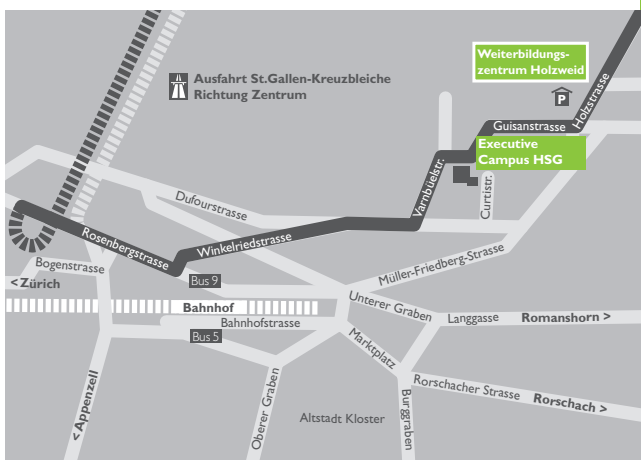

### By public transport

St. Gallen is situated on the Swiss East/West axis on the main line of the Swiss Railways (SBB). There are direct trains from Zurich Main Railway Station and from Zurich Airport to St. Gallen every 30 minutes.

The local bus connections (lines 5 and 9) from St. Gallen's Main Railway Station take 10 minutes to the Executive Campus HSG (bus stop: Rotmonten).

### By car

After the motorway exit «St. Gallen – Kreuzbleiche» in the direction of the city centre, follow the route that is signposted «Universität». From the University Campus onwards, signposts marked «WBZ Holzweid» will show the way. A limited number of parking spaces are available in the underground carpark.

The Executive Campus HSG is situated in a residential quarter with a primary school and a nursery school. Please comply the speed limit of 30 km/h under all circumstances.

**Satnav input: Holzstrasse 15**