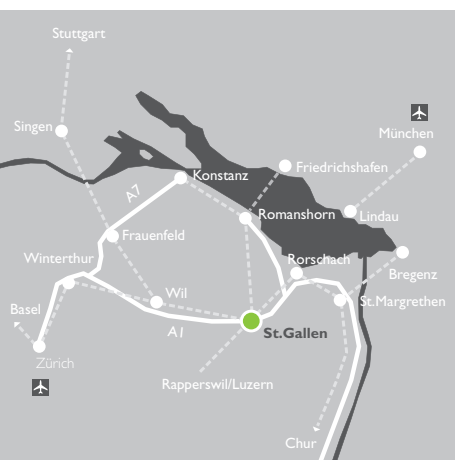

## How you can reach us

### By public transport

St. Gallen is situated on the Swiss East/West axis on the main line of the Swiss Railways (SBB). There are direct trains from Zurich Main Railway Station and from Zurich Airport to St. Gallen every 30 minutes.

The local bus connections (lines 5 and 9) from St. Gallen's Main Railway Station take 10 minutes to the Executive Campus HSG (bus stop: Rotmonten).

### By car

After the motorway exit «St. Gallen – Kreuzbleiche» in the direction of the city centre, follow the route that is signposted «Universität». From the University Campus onwards, signposts marked «WBZ Holzweid» will show the way. A limited number of parking spaces are available in the underground carpark.